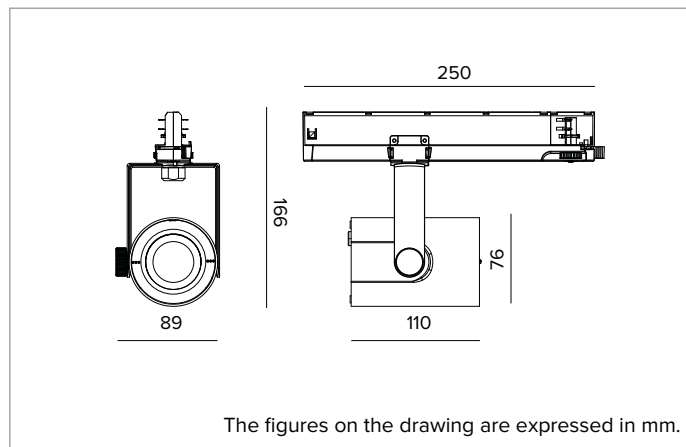

SOURCE

High efficiency Chip on Board LED Ra90. Ra97 on request.

Energy efficiency class: F

Nominal power: 9,3W

Nominal flux: 824lm

Colour rendering index: 90

Rf: 92

Rg: 101

CCT nominal: 3000K

Lifetime (L80/B10): >50000h tq +25°C

ILLUMINOTECHNICAL CHARACTERISTICS

ZOOM DBS (Dynamic Beam Shaper) version: for a controlled zoom effect with CASAMBI. Anodised reflective aluminium reflector optic, a liquid crystal lens, holographic diffusing filter.

Optic: LENS

Beam angles: SP-FL

Optical efficiency: See photometries

Fixture flux: See photometries

Luminous efficacy: See photometries

Photobiological safety: Compliant with RG1 low risk group

MECHANICAL CHARACTERISTICS

Painted die-cast aluminium body. Black painted polycarbonate front ring. Adjustable from 0° to -90° on the vertical plane and 359° on the horizontal plane. Mechanical beam locking system on the vertical plane and friction beam locking system on the horizontal plane. The centre of gravity always remains in axis with the track regardless of the aiming.

Colour and finish: Plaster white

Dimensions: 75

Weight: 0.53Kg

Version: ZOOM DBS

Degree of protection: IP20

ELECTRICAL CHARACTERISTICS

CASAMBI electronic driver integrated into the track adapter.

Fixture Power: 11W

Power supply: 220-240Vac 50/60Hz

Insulation Class: CLASS 2

Type of driver / Control: CASAMBI

Driver included: YES

Class F: YES

Ambient temperature: 0°C / +25°C

INSTALLATION

Electrified track mounting.

NOTES

110-277Vac version available on request. Commissioning of the control system via free APP; the intervention of a specialist technician can be quoted on request.

WARRANTY

5 years.

WARNING

Luminaire designed for disposal/recycling at end-of-life. Replaceable (LED only) light source by a professional. Replaceable control gear by a professional.

Due to the technological evolution of the electronic components, the data provided may be updated, and as such, confirmation must be requested during the order process.

Luminous flux and power supply have +/-10% tolerances with respect to the indicated value. tq +25°C (CIE 121).

We reserve the right to make technical changes.

Targetti Sankey S.r.l.
Via Pratese, 164
50145 Firenze - Italy
Tel: +39 055 37911
targetti.com
targetti@targetti.com

CCIAA Firenze
Share Capital:
€ 500.000,00
VAT N. (IT):
01537660480
R.E.A: FI-275656

TARGETTI