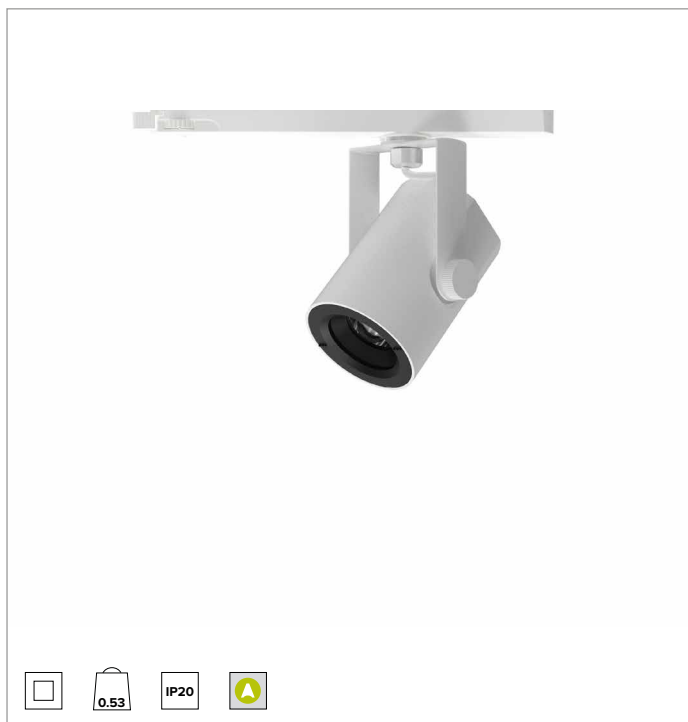

## T036DBS930CAPW | RAY 75 ZOOM

### Professional adjustable LED projector with a variable light beam opening

The fixture's photometric values can be found on the following pages